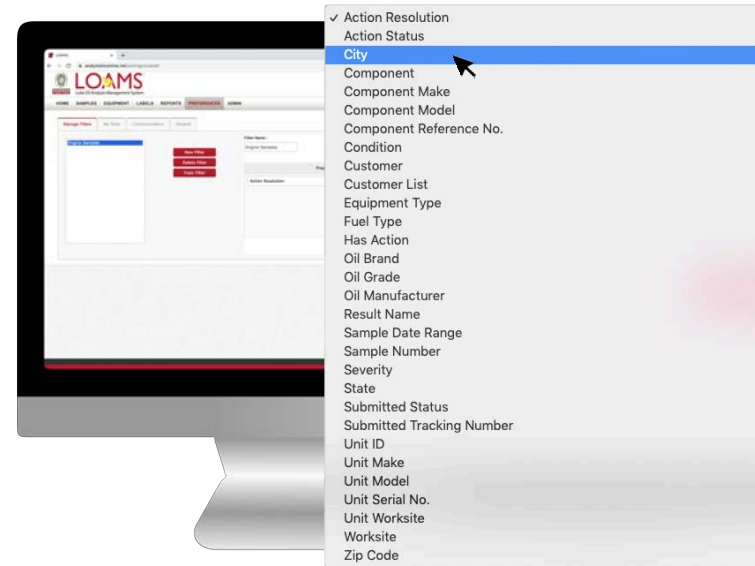

Quick Start Guide

Understanding the Filter Properties

○ Objectives:

- 1** Access the manage filters section
- 2** Explore the various filtering properties
- 3** Learn the filtering options and properties in LOAMS

Filter Properties

- Filter properties are the items in LOAMS that define the data LOAMS users see in their searches. These searches can be narrowed down by the user by applying one or multiple filter properties.
- Using filter properties enables users to include or exclude data that relates to the samples, equipment, labels, and reports tabs. The table below details which properties are visible and applicable to each header tab: